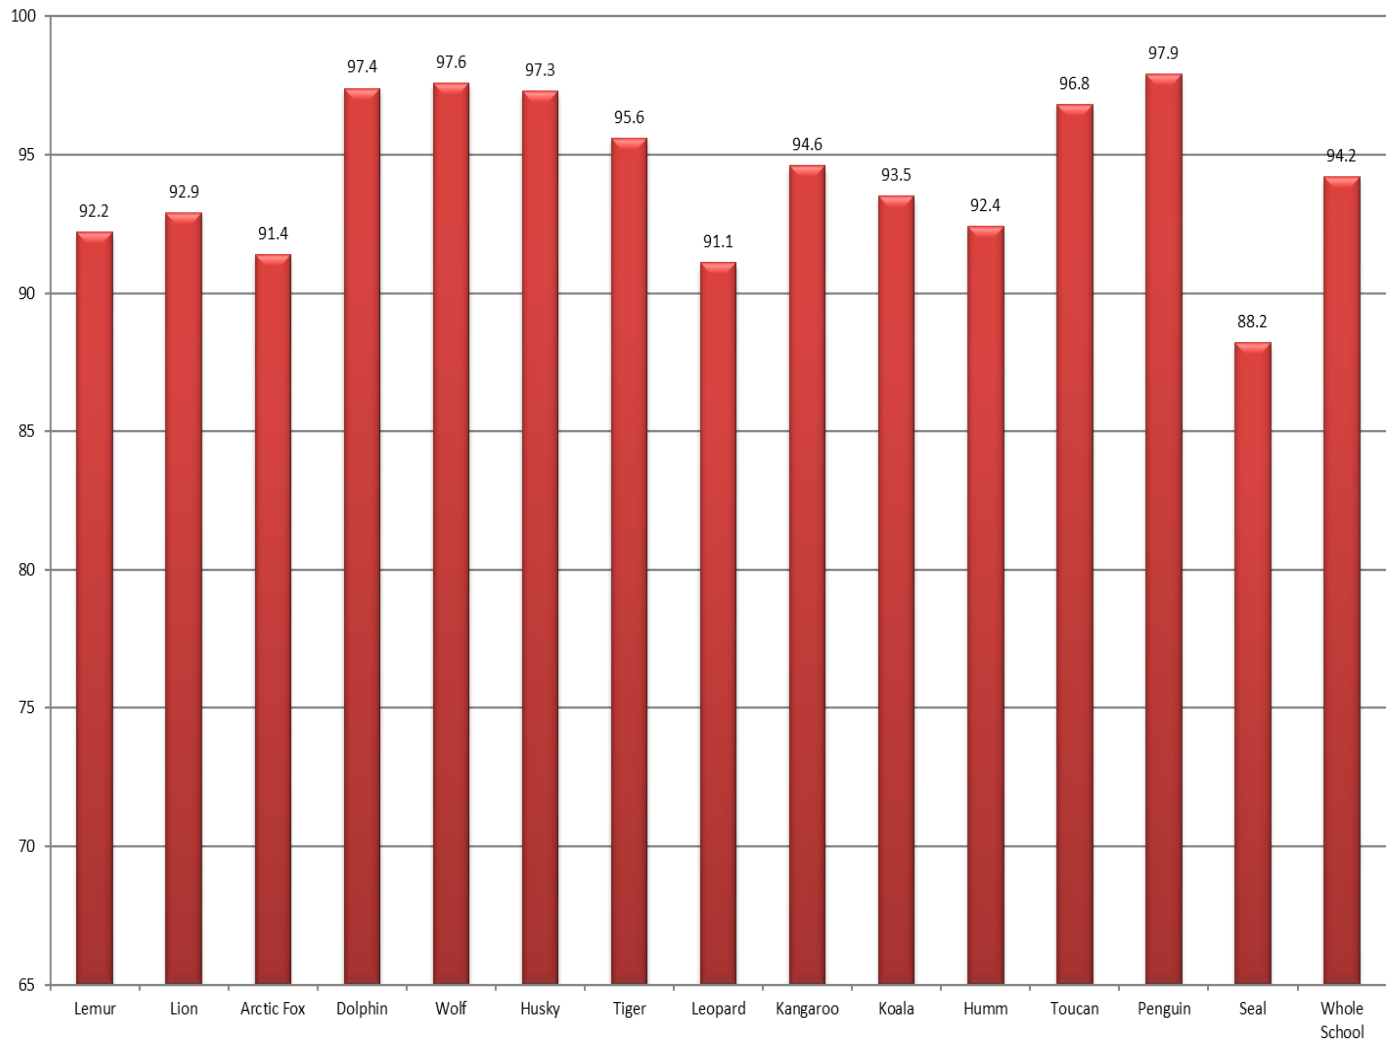

## Attendance for week ending Friday 30th April 2021

Attendance for this week was 94.2%, our target is 96.5%