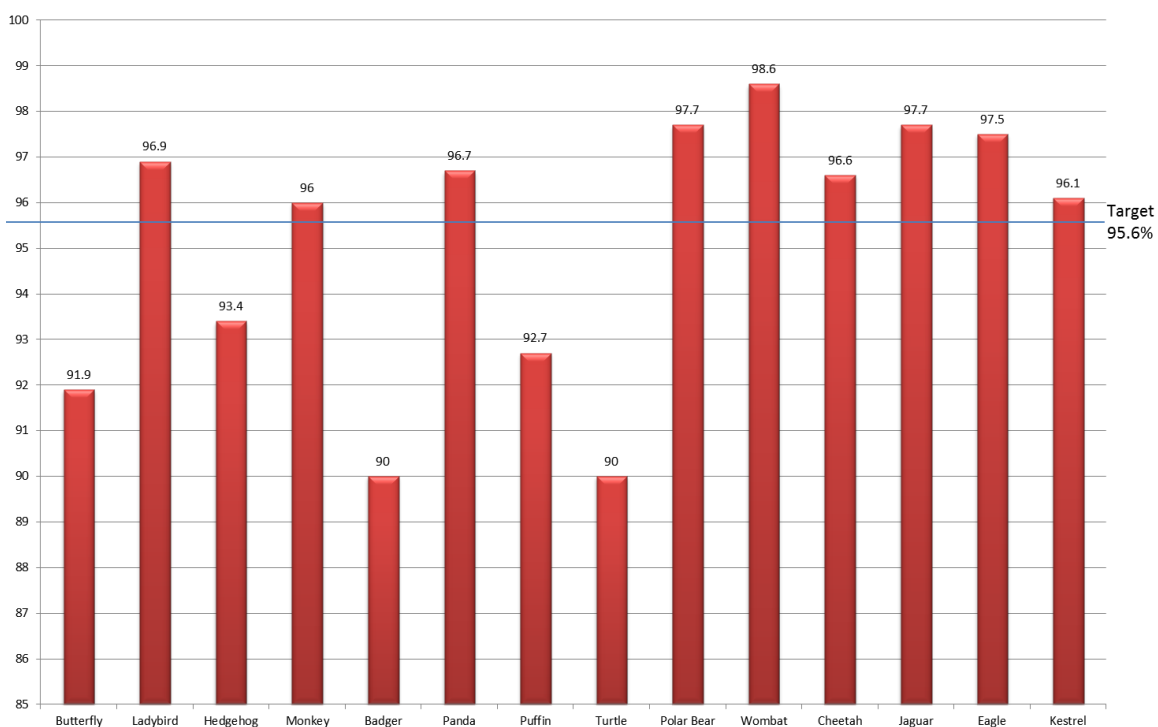

Class attendance - w/c 30th November 2015

Dates for your diary

Monday 14th December 6:00pm Year 3 & 4 Carol Service
 Tuesday 15th December AM: Parents drop-in with the school nurse
 6:00pm Year 5 & 6 Carol Service
 Wednesday 16th December Whole School Christmas Lunch
 Thursday 17th December Pantomime
 Friday 18th December Break up for Christmas at normal time
 Monday 4th January INSET Day - School and Children's Centre are closed all day
 Tuesday 5th January Children return to school at normal time
 Tuesday 12th January AM: Parents drop-in with the school nurse