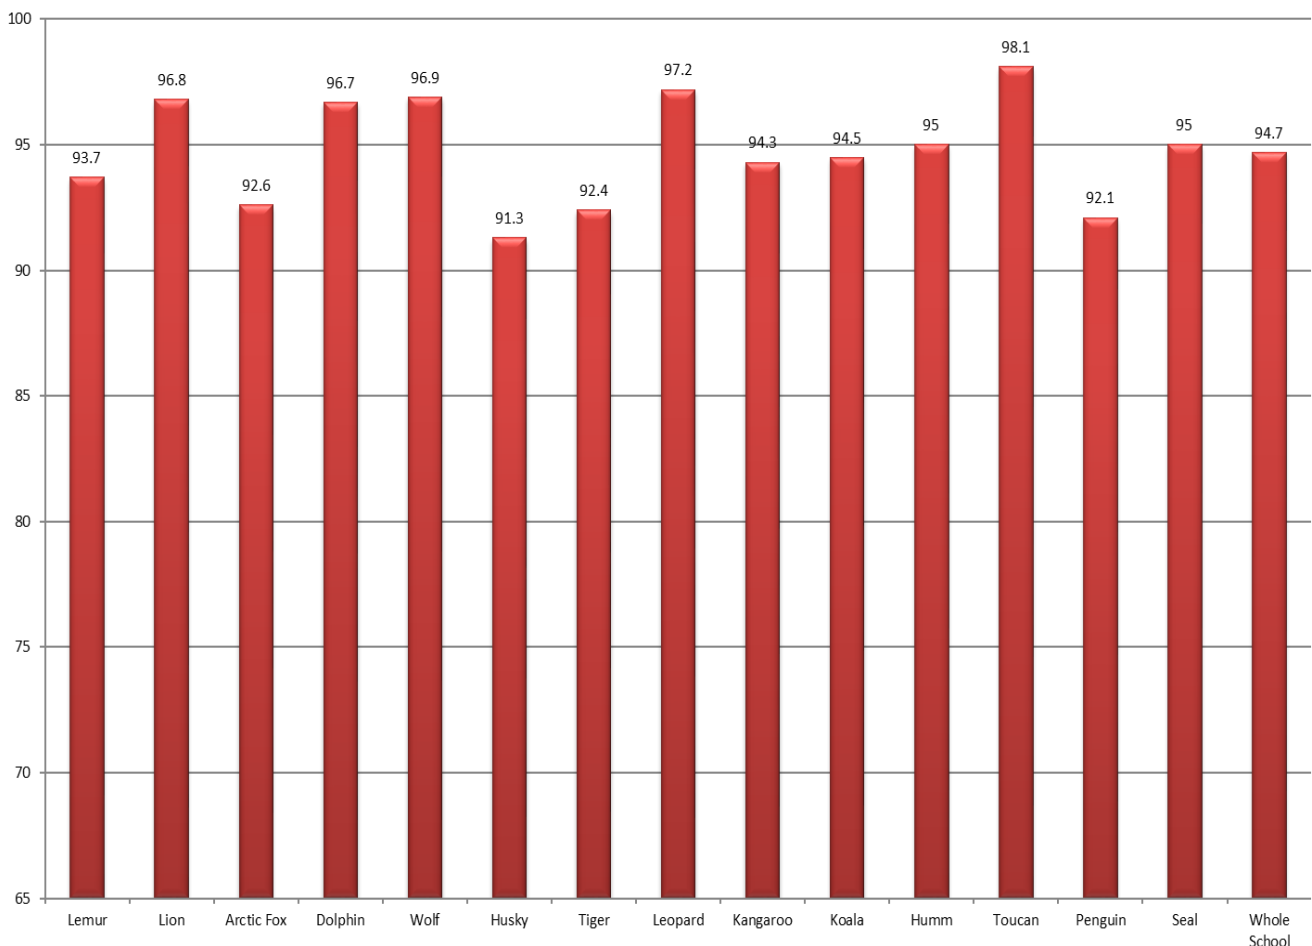

Rugby World Cup Day

On Thursday 3rd October we will be holding a Rugby World Cup Day. The children can dress up in a colour of their favourite country. Rugby tops can we worn.

Suitable footwear will need to be worn

Our wonderful Catering Team are joining in the fun by providing an American and Italian themed food! Pizza and Chicken Nuggets and Fries will be provided.

If your child usually has a dinner you do not need to do anything, you do not need to do anything.

If you would like your child to have a dinner , please call the office by Monday 30th September on 0208 644-5665

Parent Target Setting

Please note that on Monday 4th November school will finish at 1.30pm due to Parent Target Setting. Appointments will be from 2.00-7.30pm and Late Club will be available until 4.20pm

Weekly Attendance for week ending Friday 27th September 2019

As a school our weekly target for attendance is 96.5%. This week our attendance was 94.7%.